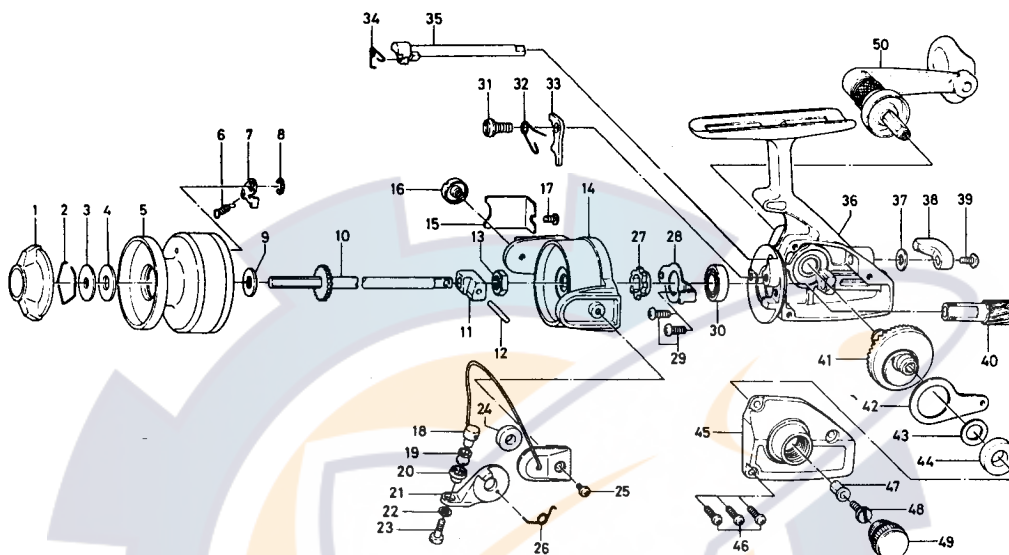

SPINNING REEL **SILVER 700C**

Key No.	Parts No.	Parts Name	Key No.	Parts No.	Parts Name
1	740-2802	Drag knob	26	144-3821	Bail spring
2	170-7701	Drag washer retainer	27	280-6211	Ratchet
3	374-9802	Drag D washer	28	320-8811	Ball bearing ret. washer
4	374-3602	Disc washer	29	351-0901	Ball bearing ret. washer screw
5	B30-5301	Spool	30	637-5701	Ball bearing
6	144-1211	Spool click claw spring	31	363-4201	Anti-reverse claw screw
7	B07-5301	Spool click claw	32	144-3711	Anti-reverse claw spring
8	320-5901	Spool click claw retainer	33	111-4801	Anti-reverse claw
9	372-3501	Spool washer	34	144-3611	Anti-reverse cam spring
10	711-0411	Main shaft	35	461-3601	Anti-reverse cam
11	636-3611	Oscillating support	36	B30-3901	Body
12	121-7901	Oscillating slider pin	37	371-6903	Anti-reverse lever washer
13	341-9201	Rotor nut	38	541-3701	Anti-reverse lever
14	201-8523	Rotor	39	353-4401	Anti-reverse lever screw
15	040-7101	Bail spring cover	40	402-2201	Pinion gear
16	363-4301	Arm lever screw	41	413-4111	Drive gear
17	351-0901	Bail spring cover screw	42	481-1331	Oscillating slider
18	725-6521	Bail	43	375-8500	Drive gear washer
19	250-1921	Line roller	44	636-6611	Bearing metal
20	501-4411	Roller collar	45	706-2108	Body cover
21	231-2501	Arm lever	46	351-7801	Body cover screw
22	375-4301	Bail washer	47	501-8501	Handle screw holder
23	363-4411	Bail screw	48	363-8511	Handle screw
24	210-6401	Balancer	49	B03-4802	Handle screw cap
25	352-0401	Bail holder screw	50	B30-6201	Handle